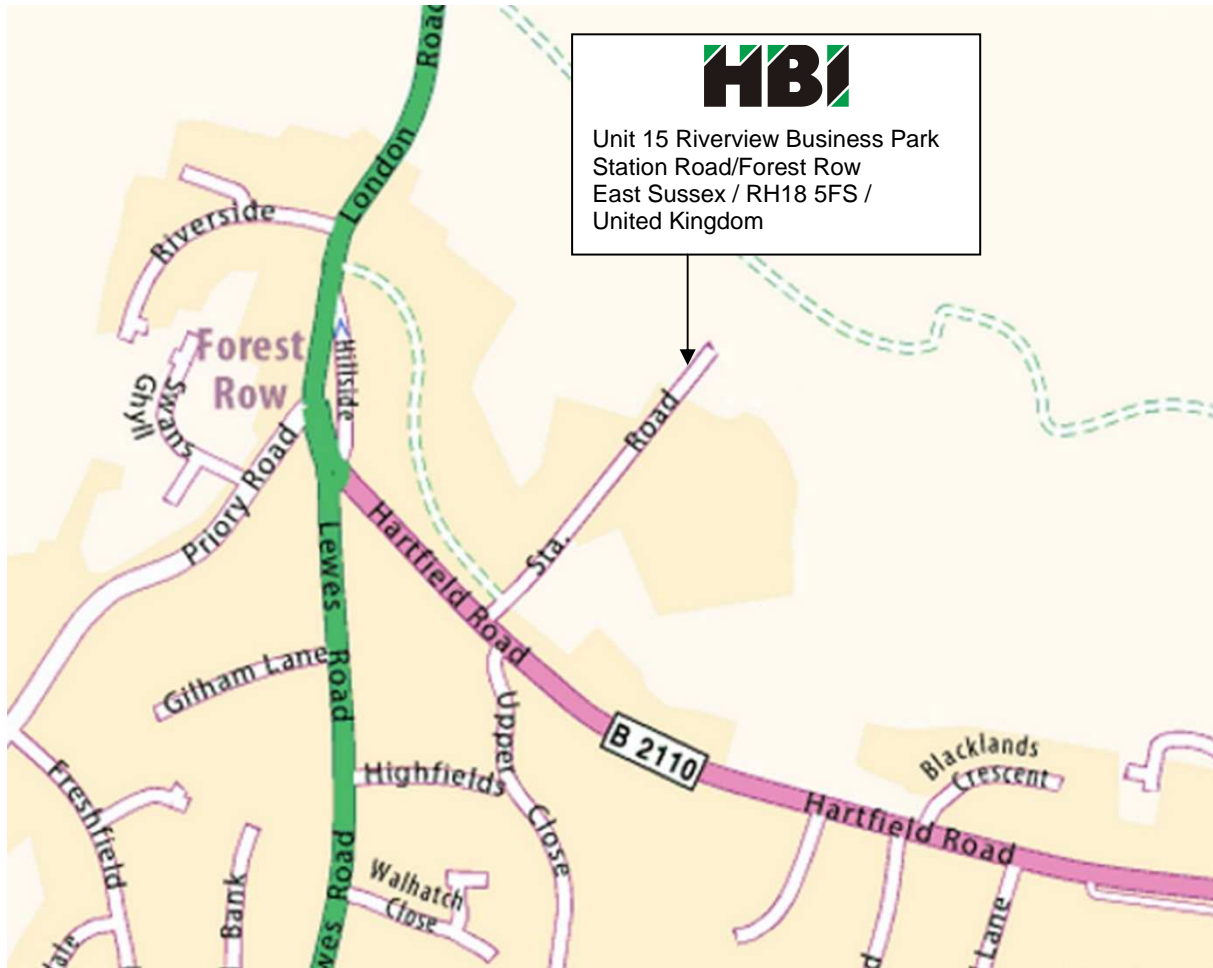

# Forest Row

## From M25 London orbital motorway, by car:

Leave the M25 at junction 6, heading south via the A22 towards Eastbourne and East Grinstead. Drive straight through to Forest Row via East Grinstead on the A22. Go straight ahead at the first mini-roundabout in Forest Row, and at the second mini-roundabout, bear left onto the B2110 towards Hartfield. After approximately 100m, turn left onto Station Road. Drive towards the end of Station Road, and you will find Riverview Business Park on your left hand side. Park your car in one of the visitors' spaces ahead of you on the left hand side of the car park.

## From Eastbourne, by car:

Head north towards London via the A2270, and then join the northbound A27 Polegate Bypass. At the roundabout, take the first exit onto the A22 towards London and East Grinstead. Drive through to Forest Row on the A22. At the mini-roundabout in Forest Row, turn right onto the B2110 towards Hartfield. After approximately 100 m, turn left onto Station Road. Drive towards the end of Station Road, and you will find Riverview Business Park on your left hand side. Park your car in one of the visitors' spaces ahead of you on the left hand side of the car park.

## By train from London:

The nearest railway station to Forest Row is East Grinstead. Direct trains from London to East Grinstead are available from Victoria (usually two trains per hour) and London Bridge (morning and evening rush hours only). Details of train services can be found via [www.nationalrail.co.uk](http://www.nationalrail.co.uk). The journey time from London to East Grinstead for direct trains is just under one hour. Once you arrive at East Grinstead, head for the taxi rank which is directly opposite the station. Forest Row is approximately 6 km away from East Grinstead, and the taxi journey should last about 10 minutes.